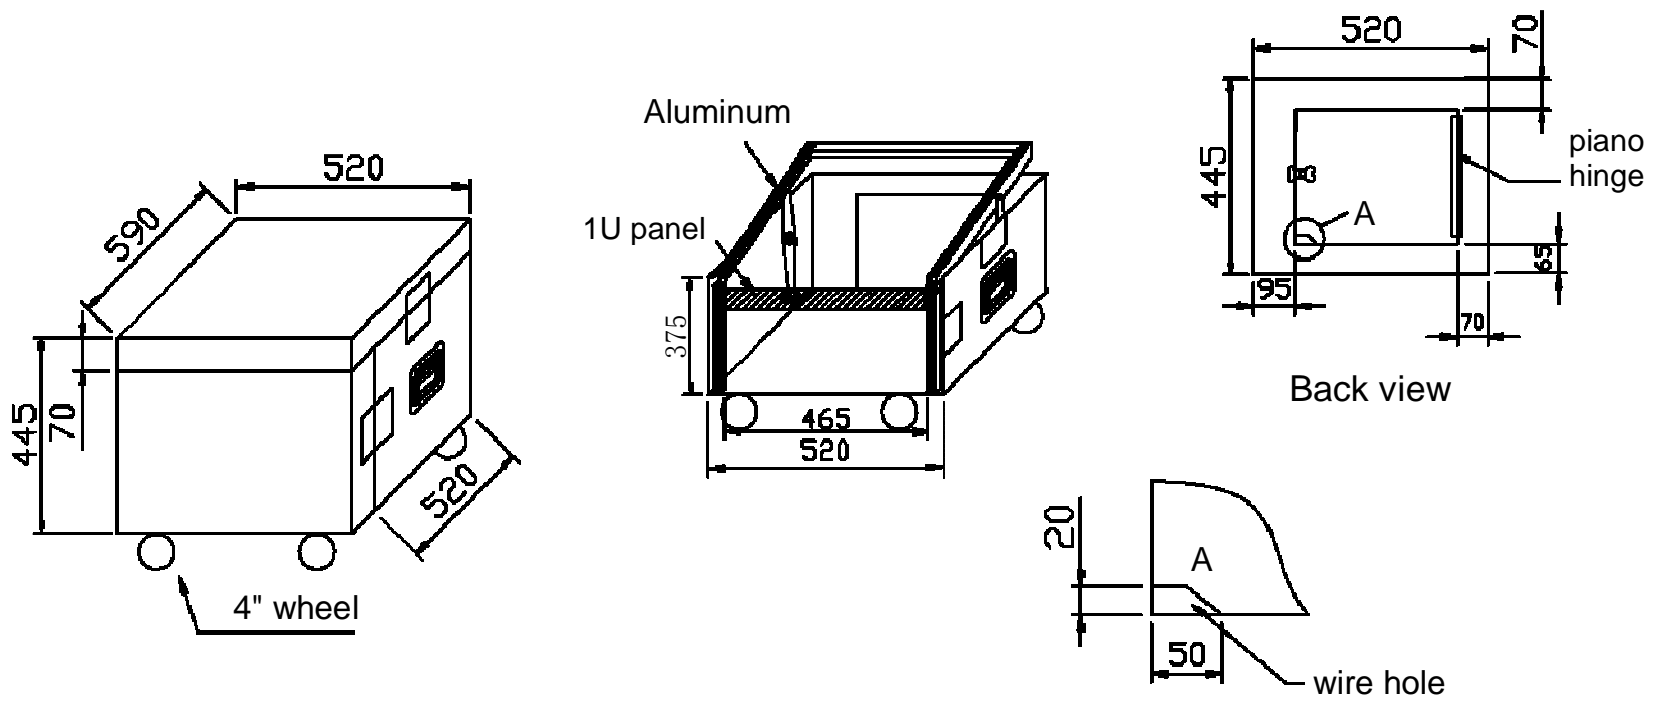

Y-L-R-8U
 Outer dimensions: 520x590x445mm

9mm plywood, outer finish black laminated, painted black inside. 5 catches, 2 handles (with back plates of handle), 4 black wheels, Aluminum rails. 2 metal panels.