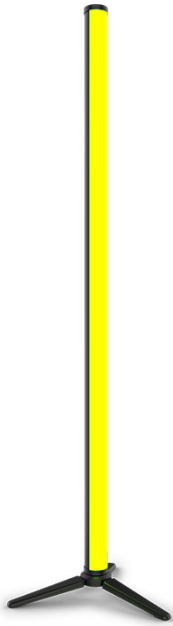

# WELL STX 180

### Optical

- Light Source: 128 LEDs (64RGB / 64WW) SMD 5050, 50,000 hours life expectancy
- Color Temperature (range): 2800 to 8000 K
- Color Temperature (at full): 9936 K
- CRI: 94 @4000 K
- Beam Horizontal Angle: 126°
- Beam Vertical Angle: 125°
- Field Horizontal Angle: 214°
- Field Vertical Angle: 210°
- Illuminance (total): 17 lux @ 5 m - 3 hr run time
- Lumens - Output : 1387 - 3 hr run time

### Construction / Physical

- Dimensions: 39.3 x 1.6 x 1.6 in (1000 x 42.4 x 42.4 mm)
- Weight: 3.4 lb (1.5 kg)
- Exterior Color: Black
- Housing Material: Aluminum alloy, Plastic