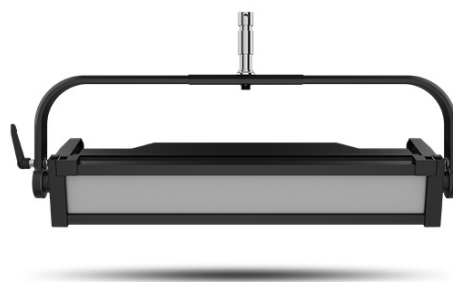

onAir Panel 3 IP

FEATURES

- Full-spectrum LED linear format soft light panel style fixture for broadcast, film, and special events
- IP65 rating for all weather use indoors or out.
- Linear color temperature presets from 2800 K to 8000 K with high CRI and CQS
- Virtual color wheel with color matched to popular gel colors
- +/- Green adjustment and emulated red-shift via DMX or on-board control
- RDM (Remote Device Management) and CRMX Wireless Control for added flexibility
- Adjustable PWM (Pulse Width Modulation) to avoid flickering on camera
- Virtually silent operation for use in studio applications
- Ultra-smooth 16-bit dimming curves and speeds to complement any lighting scheme.
- Easily switch mounting options from jr pin to omega bracket
- Drop-in slot for diffusers and intensifier filter (sold separately)
- Rugged design for years of rough use in the most extreme conditions.
- Easy to use on-board control with full access to all the features of the fixture without the need for a dedicated controller.
- USB port for fixture software updates
- 28 VDC power input via 3-pin XLR to power the fixture from an external battery pack

CONSTRUCTION / PHYSICAL

- Dimensions: 11.2 x 33.75 x 4.75 in (284.48 x 857.25 x 120.65 mm)
- Weight: 26 lb (12 kg)
- Exterior Color: Black
- Housing Material: Die-Cast Magnesium

CONNECTIONS

- Power Connection: Edison (Local) plug to Seetronic Powercon IP65
- Power Input: Seetronic Powercon IP65
- Power Output: Seetronic Powercon IP65
- Power Input: 28 VDC, 3-pin IP65 XLR
- Data Connectors: 5-pin IP65 XLR, Seetronic etherCON® Compatible
- Cable Length (power): 5 ft (1.5 m)
- Software Connection: Type-C USB