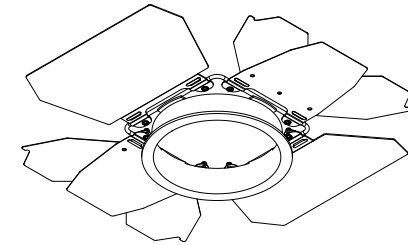

DRAWN D.Gooch	DATE 11/6/2019	TITLE OF625BARDOORV2
		
© Chauvet & Sons, LLC (2019) All Product specifications and dimensions are subject to change without notice		
SCALE: 1:8		

DRAWN D.Gooch	DATE 11/6/2019	TITLE OF625BARDOORV2
 © Chauvet & Sons, LLC (2019) All Product specifications and dimensions are subject to change without notice		
SCALE: 1:8		