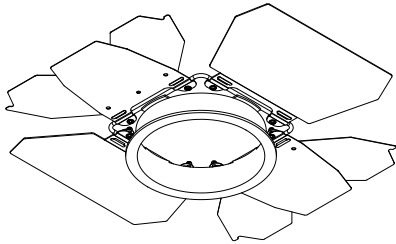

DRAWN D.Gooch	DATE 11/6/2019	TITLE OF625BARDOORV2
		
© Chauvet & Sons, LLC (2019) All Product specifications and dimensions are subject to change without notice		
SCALE: 1:8		

DRAWN D.Gooch	DATE 11/6/2019	TITLE OF625BARDOORV2
 © Chauvet & Sons, LLC (2019) All Product specifications and dimensions are subject to change without notice		
SCALE: 1:8		