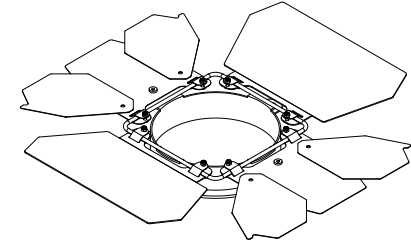

DRAWN D.Gooch	DATE 11/6/2019	TITLE OF625BARDOORV2
		
© Chauvet & Sons, LLC (2019) All Product specifications and dimensions are subject to change without notice		
SCALE: 1:8		

DRAWN D.Gooch	DATE 11/6/2019	TITLE OF625BARDOORV2
 © Chauvet & Sons, LLC (2019) All Product specifications and dimensions are subject to change without notice		
SCALE: 1:8		