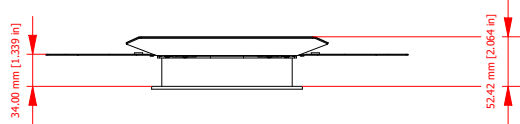

DRAWN D.Gooch	DATE 11/6/2019	TITLE OF625BARDOORV2
		
© Chauvet & Sons, LLC (2019) All Product specifications and dimensions are subject to change without notice		
SCALE: 1:8		

DRAWN D.Gooch	DATE 11/6/2019	TITLE OF625BARDOORV2
 © Chauvet & Sons, LLC (2019) All Product specifications and dimensions are subject to change without notice		
SCALE: 1:8		