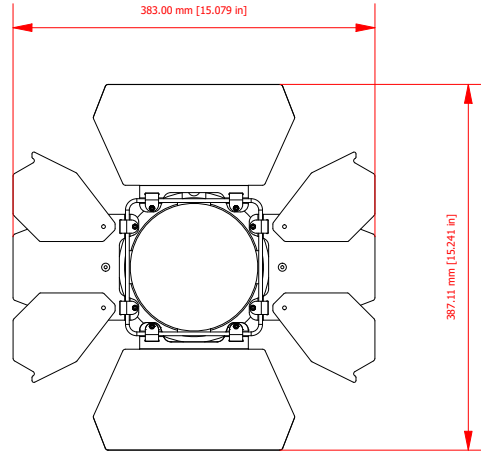

DRAWN D.Gooch	DATE 11/6/2019	TITLE OF625BARDOORV2
		
© Chauvet & Sons, LLC (2019) All Product specifications and dimensions are subject to change without notice		
SCALE: 1:8		

DRAWN D.Gooch	DATE 11/6/2019	TITLE OF625BARDOORV2
 © Chauvet & Sons, LLC (2019) All Product specifications and dimensions are subject to change without notice		
SCALE: 1:8		