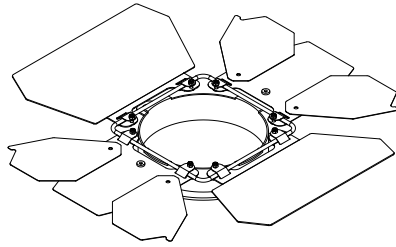

DRAWN D.Gooch	DATE 11/6/2019	TITLE OF625BARDOORV2
		
© Chauvet & Sons, LLC (2019) All Product specifications and dimensions are subject to change without notice		
SCALE: 1:8		

DRAWN D.Gooch	DATE 11/6/2019	TITLE OF625BARDOORV2
 © Chauvet & Sons, LLC (2019) All Product specifications and dimensions are subject to change without notice		
SCALE: 1:8		