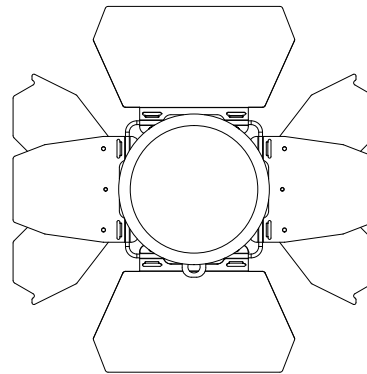

DRAWN D.Gooch	DATE 11/6/2019	TITLE OF625BARDOORV2
		
© Chauvet & Sons, LLC (2019) All Product specifications and dimensions are subject to change without notice		
SCALE: 1:8		

DRAWN D.Gooch	DATE 11/6/2019	TITLE OF625BARDOORV2
 © Chauvet & Sons, LLC (2019) All Product specifications and dimensions are subject to change without notice		
SCALE: 1:8		