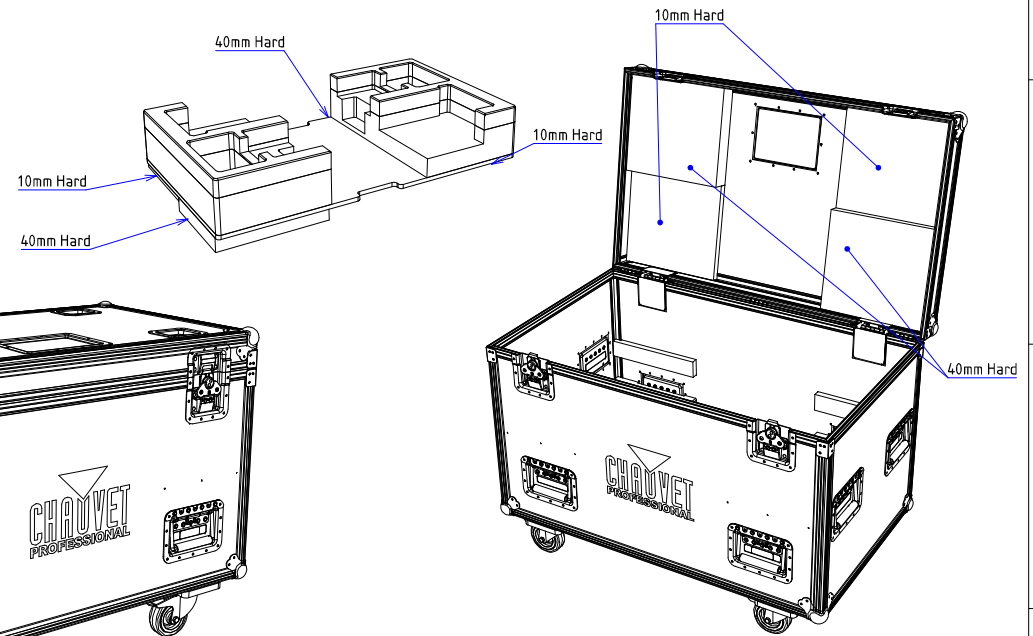

A-A

Hook mounted

Scale 1:12	<b>TC 4x Ovation E-260WW IP 25°-50°</b>	Date 19/04/2022
A4		Reference number: 104186