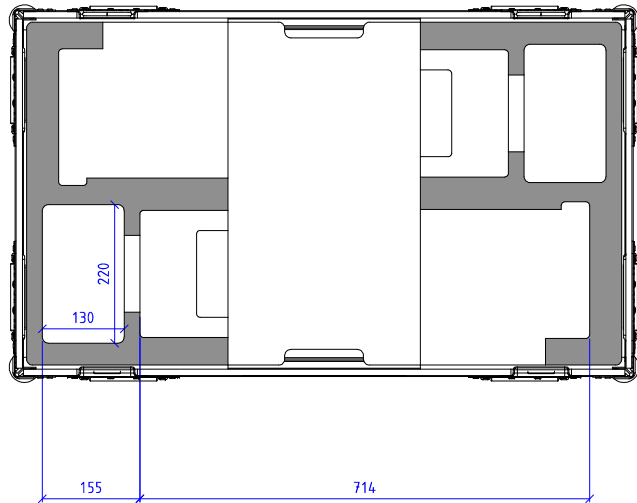

A-A

Hook mounted

Scale 1:12	<b>TC 4x Ovation E-260WW IP 25°-50°</b>	Date 19/04/2022
A4		Reference number: 104186