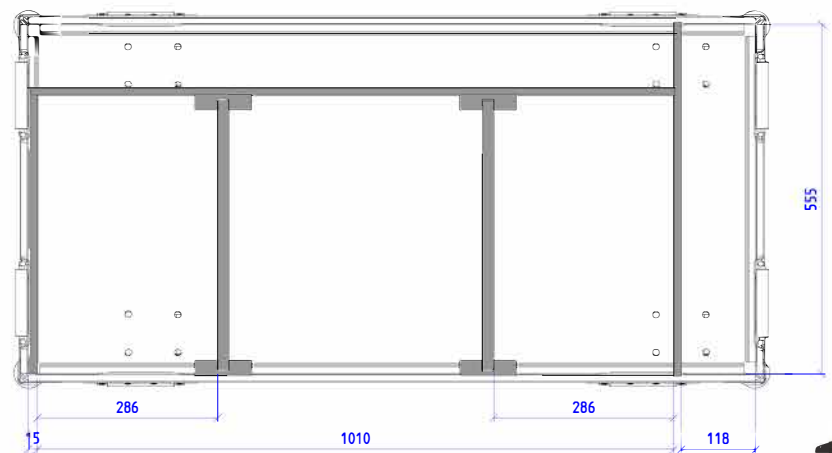

B-B

Showtec 50 mm  
Compact Half Coupler

Scale 1:12	<b>TC 14x Epix Strip IP + Extra's</b>	Date 11/10/2018
A4		Reference number: 102109
<b>Bulldog Ruitjes</b>	<b>Chauvet</b>	Units: mm