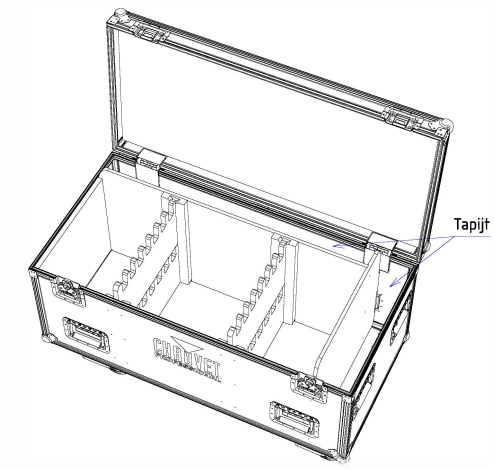

B-B

Showtec 50 mm  
Compact Half Coupler

Scale 1:12	<b>TC 14x Epix Strip IP + Extra's</b>	Date 11/10/2018
A4		Reference number: 102109
<b>Bulldog Ruitjes</b>	<b>Chauvet</b>	Units: mm