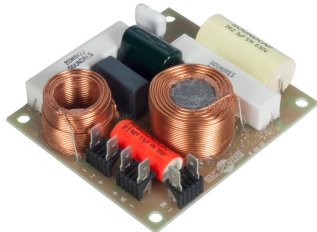

FB08CX21

8Ω

Crossovers

DESCRIPTION

Dedicated crossover network for 8CX21 coaxial speaker

SPECIFICATIONS

Nominal Impedance	8 Ω
Crossover Frequency	2.0 kHz
Low-pass Slope	12.0 dB/oct
High-pass Slope	12.0 dB/oct
Overall Dimensions	108x97 mm (4.25x3.82 in)