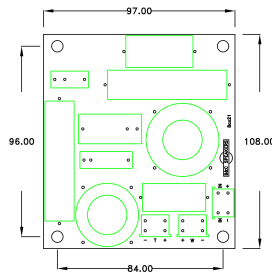

FB08CX21

8Ω

Crossovers

DESCRIPTION

Dedicated crossover network for 8CX21 coaxial speaker

SPECIFICATIONS

Nominal Impedance	8 Ω
Crossover Frequency	2.0 kHz
Low-pass Slope	12.0 dB/oct
High-pass Slope	12.0 dB/oct
Overall Dimensions	108x97 mm (4.25x3.82 in)

MOUNTING AND SHIPPING INFO

Net Weight	0.41 kg (0.9 lb)
Shipping Units	1
Shipping Weight	0.44 kg (0.97 lb)
Shipping Box	120x125x35 mm (4.72x4.92x1.38 in)
Other Details	6 mm diameter holes on the PCB at 96 mm x 84 mm