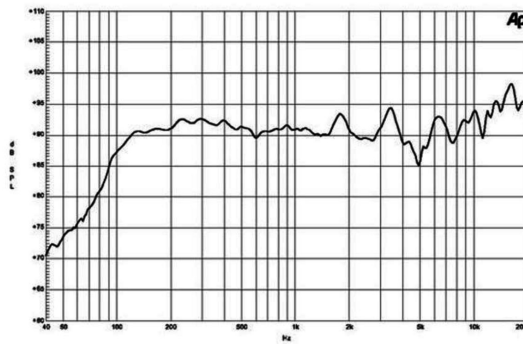

FB08CX21

8Ω

Crossovers

DESCRIPTION

Dedicated crossover network for 8CX21 coaxial speaker

SPECIFICATIONS

Nominal Impedance	8 Ω
Crossover Frequency	2.0 kHz
Low-pass Slope	12.0 dB/oct
High-pass Slope	12.0 dB/oct
Overall Dimensions	108x97 mm (4.25x3.82 in)

MOUNTING AND SHIPPING INFO

Net Weight	0.41 kg (0.9 lb)
Shipping Units	1
Shipping Weight	0.44 kg (0.97 lb)
Shipping Box	120x125x35 mm (4.72x4.92x1.38 in)
Other Details	6 mm diameter holes on the PCB at 96 mm x 84 mm