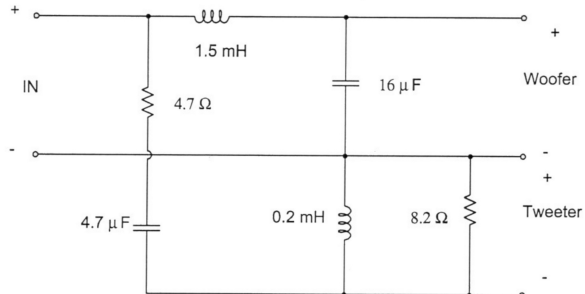

FB08CX21

8Ω

Crossovers

DESCRIPTION

Dedicated crossover network for 8CX21 coaxial speaker

SPECIFICATIONS

Nominal Impedance	8 Ω
Crossover Frequency	2.0 kHz
Low-pass Slope	12.0 dB/oct
High-pass Slope	12.0 dB/oct
Overall Dimensions	108x97 mm (4.25x3.82 in)

MOUNTING AND SHIPPING INFO

Net Weight	0.41 kg (0.9 lb)
Shipping Units	1
Shipping Weight	0.44 kg (0.97 lb)
Shipping Box	120x125x35 mm (4.72x4.92x1.38 in)
Other Details	6 mm diameter holes on the PCB at 96 mm x 84 mm