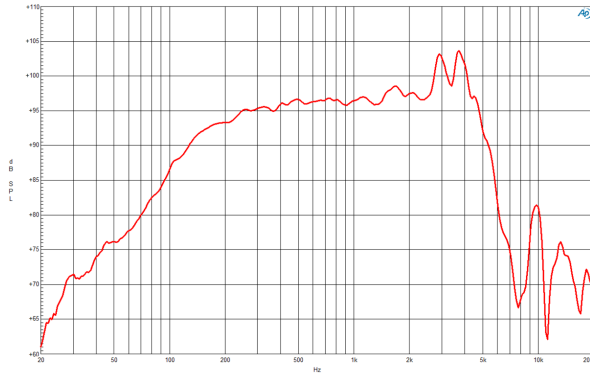

8MDN51

16Ω**LF Drivers - 8.0 Inches**

- 400 W continuous program power capacity
- 51 mm (2 in) aluminium voice coil
- 70 - 4000 Hz response
- 97 dB sensitivity
- Neodymium ring magnet assembly
- Ventilated voice coil gap for reduced power compression

8MDN51

LF Drivers- 8.0 Inches

SPECIFICATIONS

Nominal Diameter	200 mm (8.0 in)
Nominal Impedance	16 Ω
Minimum Impedance	11.6 Ω
Nominal Power Handling ¹	200 W
Continuous power handling ²	400 W
Sensitivity (1W/1m) ³	97.0 dB
Frequency Range	70 - 4000 Hz
Voice Coil Diameter	51 mm (2.0 in)
Winding Material	Aluminium
Former Material	Kapton
Winding Depth	16.0 mm (0.65 in)
Magnetic Gap Depth	8.0 mm (0.31 in)
Flux Density	1.45 T

DESIGN

Surround Shape	Double Roll
Cone Shape	Exponential
Magnet Material	Neodymium Ring
Spider	Single
Pole Design	T-Pole
Woofer Cone Treatment	WP Waterproof Front Side

PARAMETERS⁴

Resonance Frequency	68 Hz
Re	10.0 Ω
Qes	0.29
Qms	5.2
Qts	0.27
Vas	17.5 dm ³ (0.62 ft ³)
Sd	220.0 cm ² (34.1 in ²)
η_0	1.5 %
Xmax	\pm 6.0 mm
Xvar	\pm 6.0 mm
Mms	22.0 g
Bl	17.8 Txm
Le	1.25 mH
EBP	234 Hz

SERVICE KIT

Recone kit	RCK008MDN5116
------------	---------------

1. 2 hours test made with continuous pink noise signal within the range Fs-10Fs. Power calculated on rated minimum impedance. Loudspeaker in free air.
2. Power on Continuous Program is defined as 3 dB greater than the Nominal rating.
3. Applied RMS Voltage is set to 2.83 V for 8 ohms Nominal Impedance.
4. Thiele-Small parameters are measured after a high level 20 Hz sine wave preconditioning test.