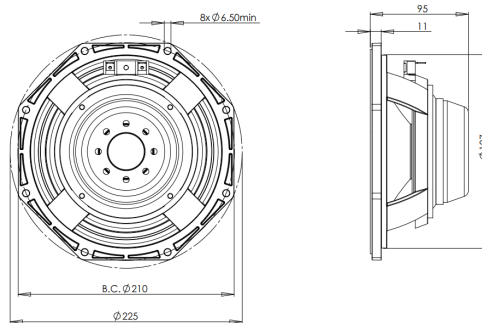

8MDN51

16Ω**LF Drivers - 8.0 Inches**

- 400 W continuous program power capacity
- 51 mm (2 in) aluminium voice coil
- 70 - 4000 Hz response
- 97 dB sensitivity
- Neodymium ring magnet assembly
- Ventilated voice coil gap for reduced power compression

8MDN51

LF Drivers- 8.0 Inches

SPECIFICATIONS

Nominal Diameter	200 mm (8.0 in)
Nominal Impedance	16 Ω
Minimum Impedance	11.6 Ω
Nominal Power Handling ¹	200 W
Continuous power handling ²	400 W
Sensitivity (1W/1m) ³	97.0 dB
Frequency Range	70 - 4000 Hz
Voice Coil Diameter	51 mm (2.0 in)
Winding Material	Aluminium
Former Material	Kapton
Winding Depth	16.0 mm (0.65 in)
Magnetic Gap Depth	8.0 mm (0.31 in)
Flux Density	1.45 T

DESIGN

Surround Shape	Double Roll
Cone Shape	Exponential
Magnet Material	Neodymium Ring
Spider	Single
Pole Design	T-Pole
Woofer Cone Treatment	WP Waterproof Front Side

PARAMETERS⁴

Resonance Frequency	68 Hz
Re	10.0 Ω
Qes	0.29
Qms	5.2
Qts	0.27
Vas	17.5 dm ³ (0.62 ft ³)
Sd	220.0 cm ² (34.1 in ²)
η_0	1.5 %
Xmax	\pm 6.0 mm
Xvar	\pm 6.0 mm
Mms	22.0 g
Bl	17.8 Txm
Le	1.25 mH
EBP	234 Hz

MOUNTING AND SHIPPING INFO

Overall Diameter	225 mm (8.8 in)
Bolt Circle Diameter	210 mm (8.3 in)
Baffle Cutout Diameter	187.0 mm (7.4 in)
Depth	95 mm (3.74 in)
Flange and Gasket Thickness	11 mm (0.4 in)
Air Volume Occupied by Driver	1.1 dm ³ (0.04 ft ³)
Net Weight	2.55 kg (5.6 lb)
Shipping Units	1
Shipping Weight	3.0 kg (6.61 lb)
Shipping Box	255x255x150 mm (10.04x10.04x5.91 in)