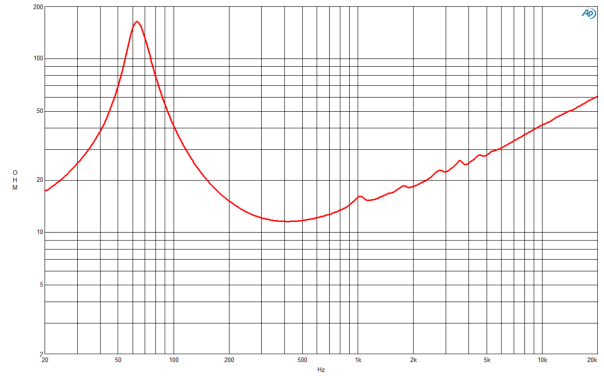

8MDN51

LF Drivers- 8.0 Inches

SPECIFICATIONS

Nominal Diameter	200 mm (8.0 in)
Nominal Impedance	16 Ω
Minimum Impedance	11.6 Ω
Nominal Power Handling¹	200 W
Continuous power handling²	400 W
Sensitivity (1W/1m)³	97.0 dB
Frequency Range	70 - 4000 Hz
Voice Coil Diameter	51 mm (2.0 in)
Winding Material	Aluminium
Former Material	Kapton
Winding Depth	16.0 mm (0.65 in)
Magnetic Gap Depth	8.0 mm (0.31 in)
Flux Density	1.45 T

DESIGN

Surround Shape	Double Roll
Cone Shape	Exponential
Magnet Material	Neodymium Ring
Spider	Single
Pole Design	T-Pole
Woofer Cone Treatment	WP Waterproof Front Side

PARAMETERS⁴

Resonance Frequency	68 Hz
Re	10.0 Ω
Qes	0.29
Qms	5.2
Qts	0.27
Vas	17.5 dm³ (0.62 ft³)
Sd	220.0 cm² (34.1 in²)
η_0	1.5 %
Xmax	$\pm$ 6.0 mm
Xvar	$\pm$ 6.0 mm
Mms	22.0 g
Bl	17.8 Txm
Le	1.25 mH
EBP	234 Hz

MOUNTING AND SHIPPING INFO

Overall Diameter	225 mm (8.8 in)
Bolt Circle Diameter	210 mm (8.3 in)
Baffle Cutout Diameter	187.0 mm (7.4 in)
Depth	95 mm (3.74 in)
Flange and Gasket Thickness	11 mm (0.4 in)
Air Volume Occupied by Driver	1.1 dm³ (0.04 ft³)
Net Weight	2.55 kg (5.6 lb)
Shipping Units	1
Shipping Weight	3.0 kg (6.61 lb)
Shipping Box	255x255x150 mm (10.04x10.04x5.91 in)

SERVICE KIT

Recone kit	RCK008MDN5116

1. 2 hours test made with continuous pink noise signal within the range Fs-10Fs. Power calculated on rated minimum impedance. Loudspeaker in free air.
2. Power on Continuous Program is defined as 3 dB greater than the Nominal rating.
3. Applied RMS Voltage is set to 2.83 V for 8 ohms Nominal Impedance.
4. Thiele-Small parameters are measured after a high level 20 Hz sine wave preconditioning test.

B&C Speakers s.p.a.

Via Poggiomoro, 1 - Loc. Vallina, 50012 Bagno a Ripoli (FI) - ITALY - Tel. +39 055 65721 - Fax +39 055 6572312 - mail@bcspeakers.com