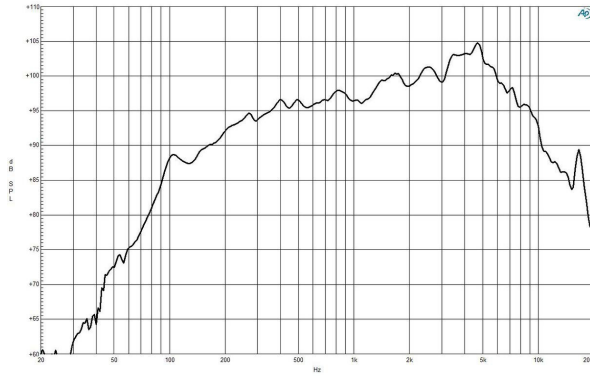

# 6PEV13

**8Ω****LF Drivers** - 6.5 Inches

- 240 W continuous program power capacity
- 38 mm (1.5 in) aluminium voice coil
- 150 - 8000 Hz response
- 99 dB sensitivity

## SPECIFICATIONS

Nominal Diameter	170 mm (6.5 in)
Nominal Impedance	8 $\Omega$
Minimum Impedance	6.0 $\Omega$
Nominal Power Handling <sup>1</sup>	120 W
Continuous power handling <sup>2</sup>	240 W
Sensitivity (1W/1m) <sup>3</sup>	99.0 dB
Frequency Range	150 - 8000 Hz
Voice Coil Diameter	38 mm (1.5 in)
Winding Material	Aluminium
Former Material	Glass Fibre
Winding Depth	7.0 mm (0.28 in)
Magnetic Gap Depth	6.0 mm (0.24 in)
Flux Density	1.4 T

## PARAMETERS<sup>4</sup>

Resonance Frequency	126 Hz
Re	5.2 $\Omega$
Qes	0.39
Qms	4.6
Qts	0.36
Vas	6.0 dm <sup>3</sup> (0.21 ft <sup>3</sup> )
Sd	132.0 cm <sup>2</sup> (20.46 in <sup>2</sup> )
$\eta_0$	3.0 %
Xmax	$\pm$ 2.5 mm
Xvar	$\pm$ 1.5 mm
Mms	6.0 g
Bl	8.2 Txm
Le	0.6 mH
EBP	323 Hz