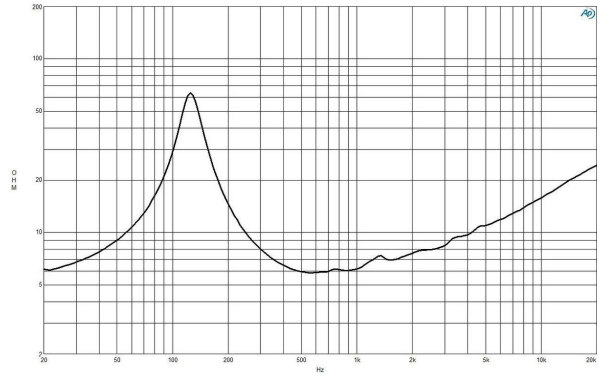

6PEV13

LF Drivers- 6.5 Inches

SPECIFICATIONS

Nominal Diameter	170 mm (6.5 in)
Nominal Impedance	8 Ω
Minimum Impedance	6.0 Ω
Nominal Power Handling¹	120 W
Continuous power handling²	240 W
Sensitivity (1W/1m)³	99.0 dB
Frequency Range	150 - 8000 Hz
Voice Coil Diameter	38 mm (1.5 in)
Winding Material	Aluminium
Former Material	Glass Fibre
Winding Depth	7.0 mm (0.28 in)
Magnetic Gap Depth	6.0 mm (0.24 in)
Flux Density	1.4 T

DESIGN

Surround Shape	Flat
Cone Shape	Exponential
Magnet Material	Ferrite
Spider	Single
Pole Design	Straight Pole
Woofer Cone Treatment	None

PARAMETERS⁴

Resonance Frequency	126 Hz
Re	5.2 Ω
Qes	0.39
Qms	4.6
Qts	0.36
Vas	6.0 dm³ (0.21 ft³)
Sd	132.0 cm² (20.46 in²)
η_0	3.0 %
Xmax	$\pm$ 2.5 mm
Xvar	$\pm$ 1.5 mm
Mms	6.0 g
Bl	8.2 Txm
Le	0.6 mH
EBP	323 Hz

MOUNTING AND SHIPPING INFO

Overall Diameter	187 mm (7.36 in)
Bolt Circle Diameter	172 mm (6.77 in)
Baffle Cutout Diameter	145.0 mm (5.71 in)
Depth	78 mm (3.07 in)
Flange and Gasket Thickness	11 mm (0.43 in)
Air Volume Occupied by Driver	0.8 dm³ (0.03 ft³)
Net Weight	2.4 kg (5.29 lb)
Shipping Units	1
Shipping Weight	2.6 kg (5.73 lb)
Shipping Box	210x210x125 mm (8.27x8.27x4.92 in)

SERVICE KIT

Recone kit	RCK06PEV138

1. 2 hours test made with continuous pink noise signal within the range Fs-10Fs. Power calculated on rated minimum impedance. Loudspeaker in free air.
2. Power on Continuous Program is defined as 3 dB greater than the Nominal rating.
3. Applied RMS Voltage is set to 2.83 V for 8 ohms Nominal Impedance.
4. Thiele-Small parameters are measured after a high level 20 Hz sine wave preconditioning test.

B&C Speakers s.p.a.

Via Poggiomoro, 1 - Loc. Vallina, 50012 Bagno a Ripoli (FI) - ITALY - Tel. +39 055 65721 - Fax +39 055 6572312 - mail@bcspeakers.com