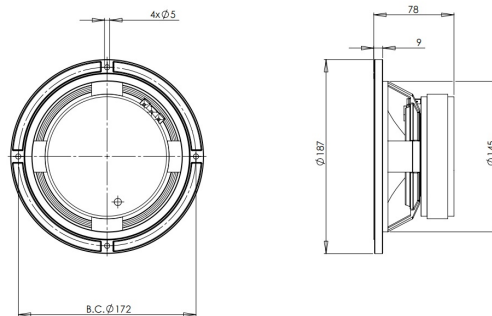

# 6PEV13

**8Ω****LF Drivers** - 6.5 Inches

- 240 W continuous program power capacity
- 38 mm (1.5 in) aluminium voice coil
- 150 - 8000 Hz response
- 99 dB sensitivity

## SPECIFICATIONS

Nominal Diameter	170 mm (6.5 in)
Nominal Impedance	8 $\Omega$
Minimum Impedance	6.0 $\Omega$
Nominal Power Handling <sup>1</sup>	120 W
Continuous power handling <sup>2</sup>	240 W
Sensitivity (1W/1m) <sup>3</sup>	99.0 dB
Frequency Range	150 - 8000 Hz
Voice Coil Diameter	38 mm (1.5 in)
Winding Material	Aluminium
Former Material	Glass Fibre
Winding Depth	7.0 mm (0.28 in)
Magnetic Gap Depth	6.0 mm (0.24 in)
Flux Density	1.4 T

## PARAMETERS<sup>4</sup>

Resonance Frequency	126 Hz
Re	5.2 $\Omega$
Qes	0.39
Qms	4.6
Qts	0.36
Vas	6.0 dm <sup>3</sup> (0.21 ft <sup>3</sup> )
Sd	132.0 cm <sup>2</sup> (20.46 in <sup>2</sup> )
$\eta_0$	3.0 %
Xmax	$\pm$ 2.5 mm
Xvar	$\pm$ 1.5 mm
Mms	6.0 g
Bl	8.2 Txm
Le	0.6 mH
EBP	323 Hz

## MOUNTING AND SHIPPING INFO

Overall Diameter	187 mm (7.36 in)
Bolt Circle Diameter	172 mm (6.77 in)
Baffle Cutout Diameter	145.0 mm (5.71 in)
Depth	78 mm (3.07 in)
Flange and Gasket Thickness	11 mm (0.43 in)
Air Volume Occupied by Driver	0.8 dm <sup>3</sup> (0.03 ft <sup>3</sup> )
Net Weight	2.4 kg (5.29 lb)
Shipping Units	1
Shipping Weight	2.6 kg (5.73 lb)
Shipping Box	210x210x125 mm (8.27x8.27x4.92 in)