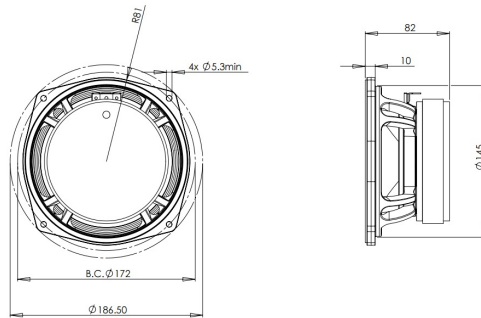

# 6MD38

**8Ω****LF Drivers** - 6.5 Inches

- 240 W continuous program power capacity
- 38 mm (1.5 in) aluminium voice coil
- 130 - 6000 Hz response
- 96 dB sensitivity

## SPECIFICATIONS

Nominal Diameter	170 mm (6.5 in)
Nominal Impedance	8 $\Omega$
Minimum Impedance	6.5 $\Omega$
Nominal Power Handling <sup>1</sup>	120 W
Continuous power handling <sup>2</sup>	240 W
Sensitivity (1W/1m) <sup>3</sup>	96.0 dB
Frequency Range	130 - 6000 Hz
Voice Coil Diameter	38 mm (1.5 in)
Winding Material	Aluminium
Former Material	Glass Fibre
Winding Depth	9.0 mm (0.35 in)
Magnetic Gap Depth	6.0 mm (0.25 in)
Flux Density	1.4 T

## PARAMETERS<sup>4</sup>

Resonance Frequency	130 Hz
Re	5.7 $\Omega$
Qes	0.49
Qms	3.7
Qts	0.44
Vas	3.0 dm <sup>3</sup> (0.1 ft <sup>3</sup> )
Sd	132.0 cm <sup>2</sup> (20.5 in <sup>2</sup> )
$\eta_0$	1.4 %
Xmax	$\pm$ 2.0 mm
Xvar	$\pm$ 4.5 mm
Mms	12.0 g
Bl	10.5 Txm
Le	0.25 mH
EBP	265 Hz

## MOUNTING AND SHIPPING INFO

Overall Diameter	187 mm (7.4 in)
Bolt Circle Diameter	172 mm (6.7 in)
Baffle Cutout Diameter	145.0 mm (5.7 in)
Depth	82 mm (3.2 in)
Flange and Gasket Thickness	9 mm (0.35 in)
Air Volume Occupied by Driver	0.8 dm <sup>3</sup> (0.03 ft <sup>3</sup> )
Net Weight	2.2 kg (4.8 lb)
Shipping Units	1
Shipping Weight	2.4 kg (5.29 lb)
Shipping Box	210x210x125 mm (8.27x8.27x4.92 in)