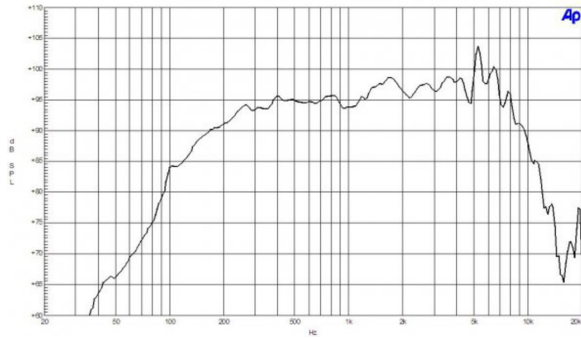

# 6MD38

**8Ω****LF Drivers** - 6.5 Inches

- 240 W continuous program power capacity
- 38 mm (1.5 in) aluminium voice coil
- 130 - 6000 Hz response
- 96 dB sensitivity

## SPECIFICATIONS

Nominal Diameter	170 mm (6.5 in)
Nominal Impedance	8 $\Omega$
Minimum Impedance	6.5 $\Omega$
Nominal Power Handling <sup>1</sup>	120 W
Continuous power handling <sup>2</sup>	240 W
Sensitivity (1W/1m) <sup>3</sup>	96.0 dB
Frequency Range	130 - 6000 Hz
Voice Coil Diameter	38 mm (1.5 in)
Winding Material	Aluminium
Former Material	Glass Fibre
Winding Depth	9.0 mm (0.35 in)
Magnetic Gap Depth	6.0 mm (0.25 in)
Flux Density	1.4 T

## PARAMETERS<sup>4</sup>

Resonance Frequency	130 Hz
Re	5.7 $\Omega$
Qes	0.49
Qms	3.7
Qts	0.44
Vas	3.0 dm <sup>3</sup> (0.1 ft <sup>3</sup> )
Sd	132.0 cm <sup>2</sup> (20.5 in <sup>2</sup> )
$\eta_0$	1.4 %
Xmax	$\pm$ 2.0 mm
Xvar	$\pm$ 4.5 mm
Mms	12.0 g
Bl	10.5 Txm
Le	0.25 mH
EBP	265 Hz