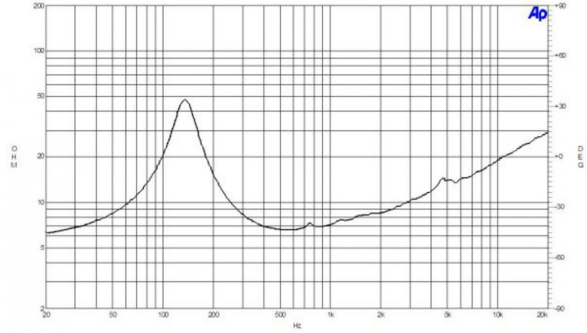

## SPECIFICATIONS

Nominal Diameter	170 mm (6.5 in)
Nominal Impedance	8 $\Omega$
Minimum Impedance	6.5 $\Omega$
Nominal Power Handling <sup>1</sup>	120 W
Continuous power handling <sup>2</sup>	240 W
Sensitivity (1W/1m) <sup>3</sup>	96.0 dB
Frequency Range	130 - 6000 Hz
Voice Coil Diameter	38 mm (1.5 in)
Winding Material	Aluminium
Former Material	Glass Fibre
Winding Depth	9.0 mm (0.35 in)
Magnetic Gap Depth	6.0 mm (0.25 in)
Flux Density	1.4 T

## PARAMETERS<sup>4</sup>

Resonance Frequency	130 Hz
Re	5.7 $\Omega$
Qes	0.49
Qms	3.7
Qts	0.44
Vas	3.0 dm <sup>3</sup> (0.1 ft <sup>3</sup> )
Sd	132.0 cm <sup>2</sup> (20.5 in <sup>2</sup> )
$\eta_0$	1.4 %
Xmax	$\pm$ 2.0 mm
Xvar	$\pm$ 4.5 mm
Mms	12.0 g
Bl	10.5 Txm
Le	0.25 mH
EBP	265 Hz