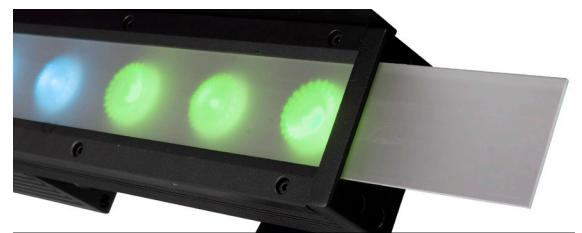

Removable frost filters