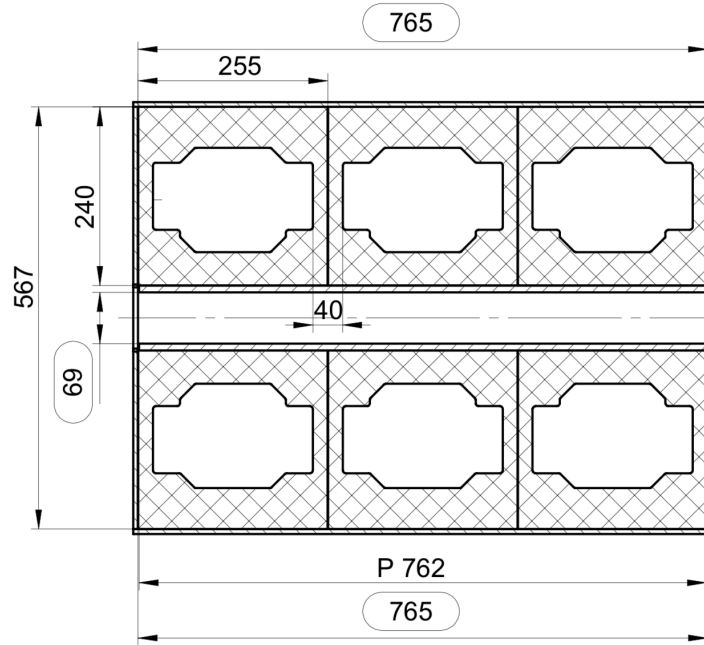

ADJ TOURING/CHARGING CASE

6x Element PAR

FOAMBLOCK 1

FOAMBLOCK 2

FOAMBLOCK 1

FOAMBLOCK2